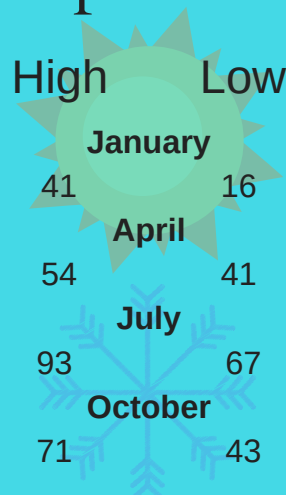

Average temperatures

www.goellsworth.com

www.smokyhilldevcorp.com